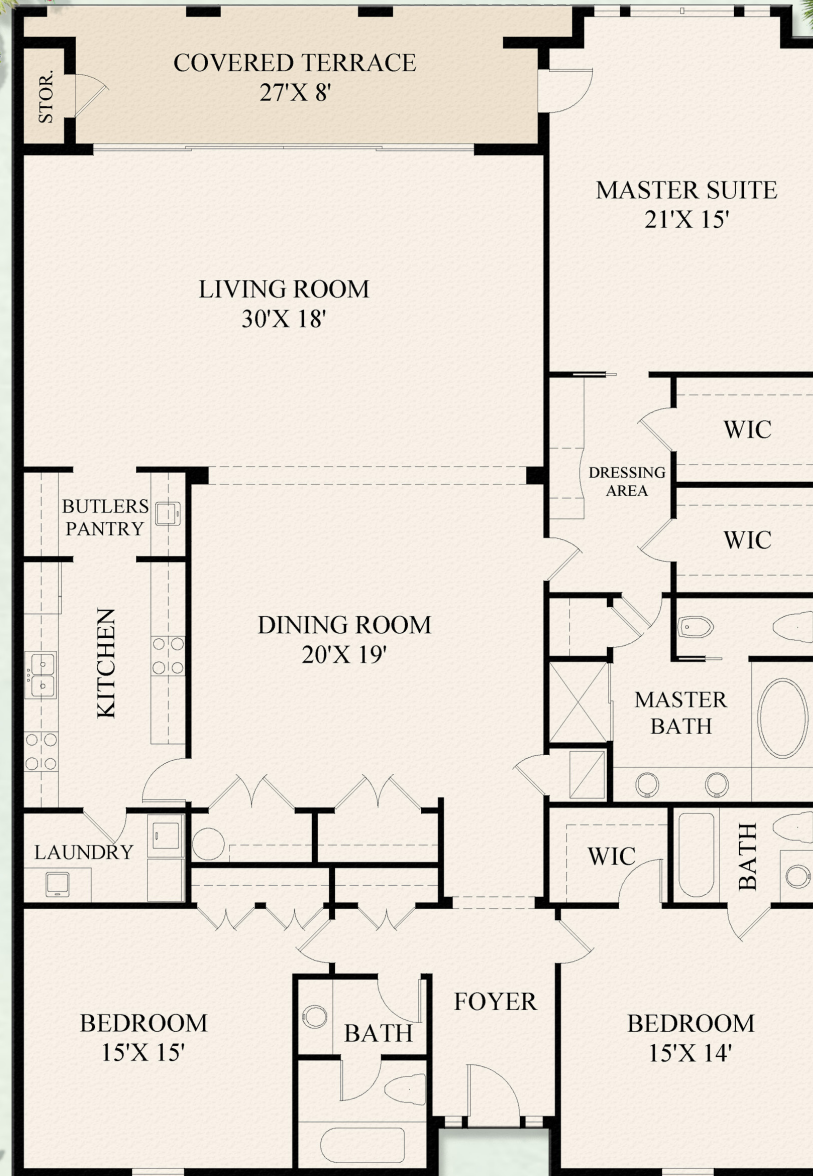

ATLANTIC OCEAN

11188 TURTLE BEACH ROAD OCEAN HOUSE SOUTH 102A

2,830 SqFt Under Air | 3,053 SqFt Total
3 Bedrooms | 3 Full Bathrooms

[CLICK HERE FOR
THE VIRTUAL TOUR](#)

JAMES KENNY • PAUL KANEB
561-691-1223
WWW.K2-REALTY.COM

Notice: Property outlines are approximate measurements. Renderings are for marketing purposes only. All measurements, features and specifications are approximate. The accuracy of this information is subject to errors, omissions and changes. An architect should be contacted for actual measurements, features and specifications.