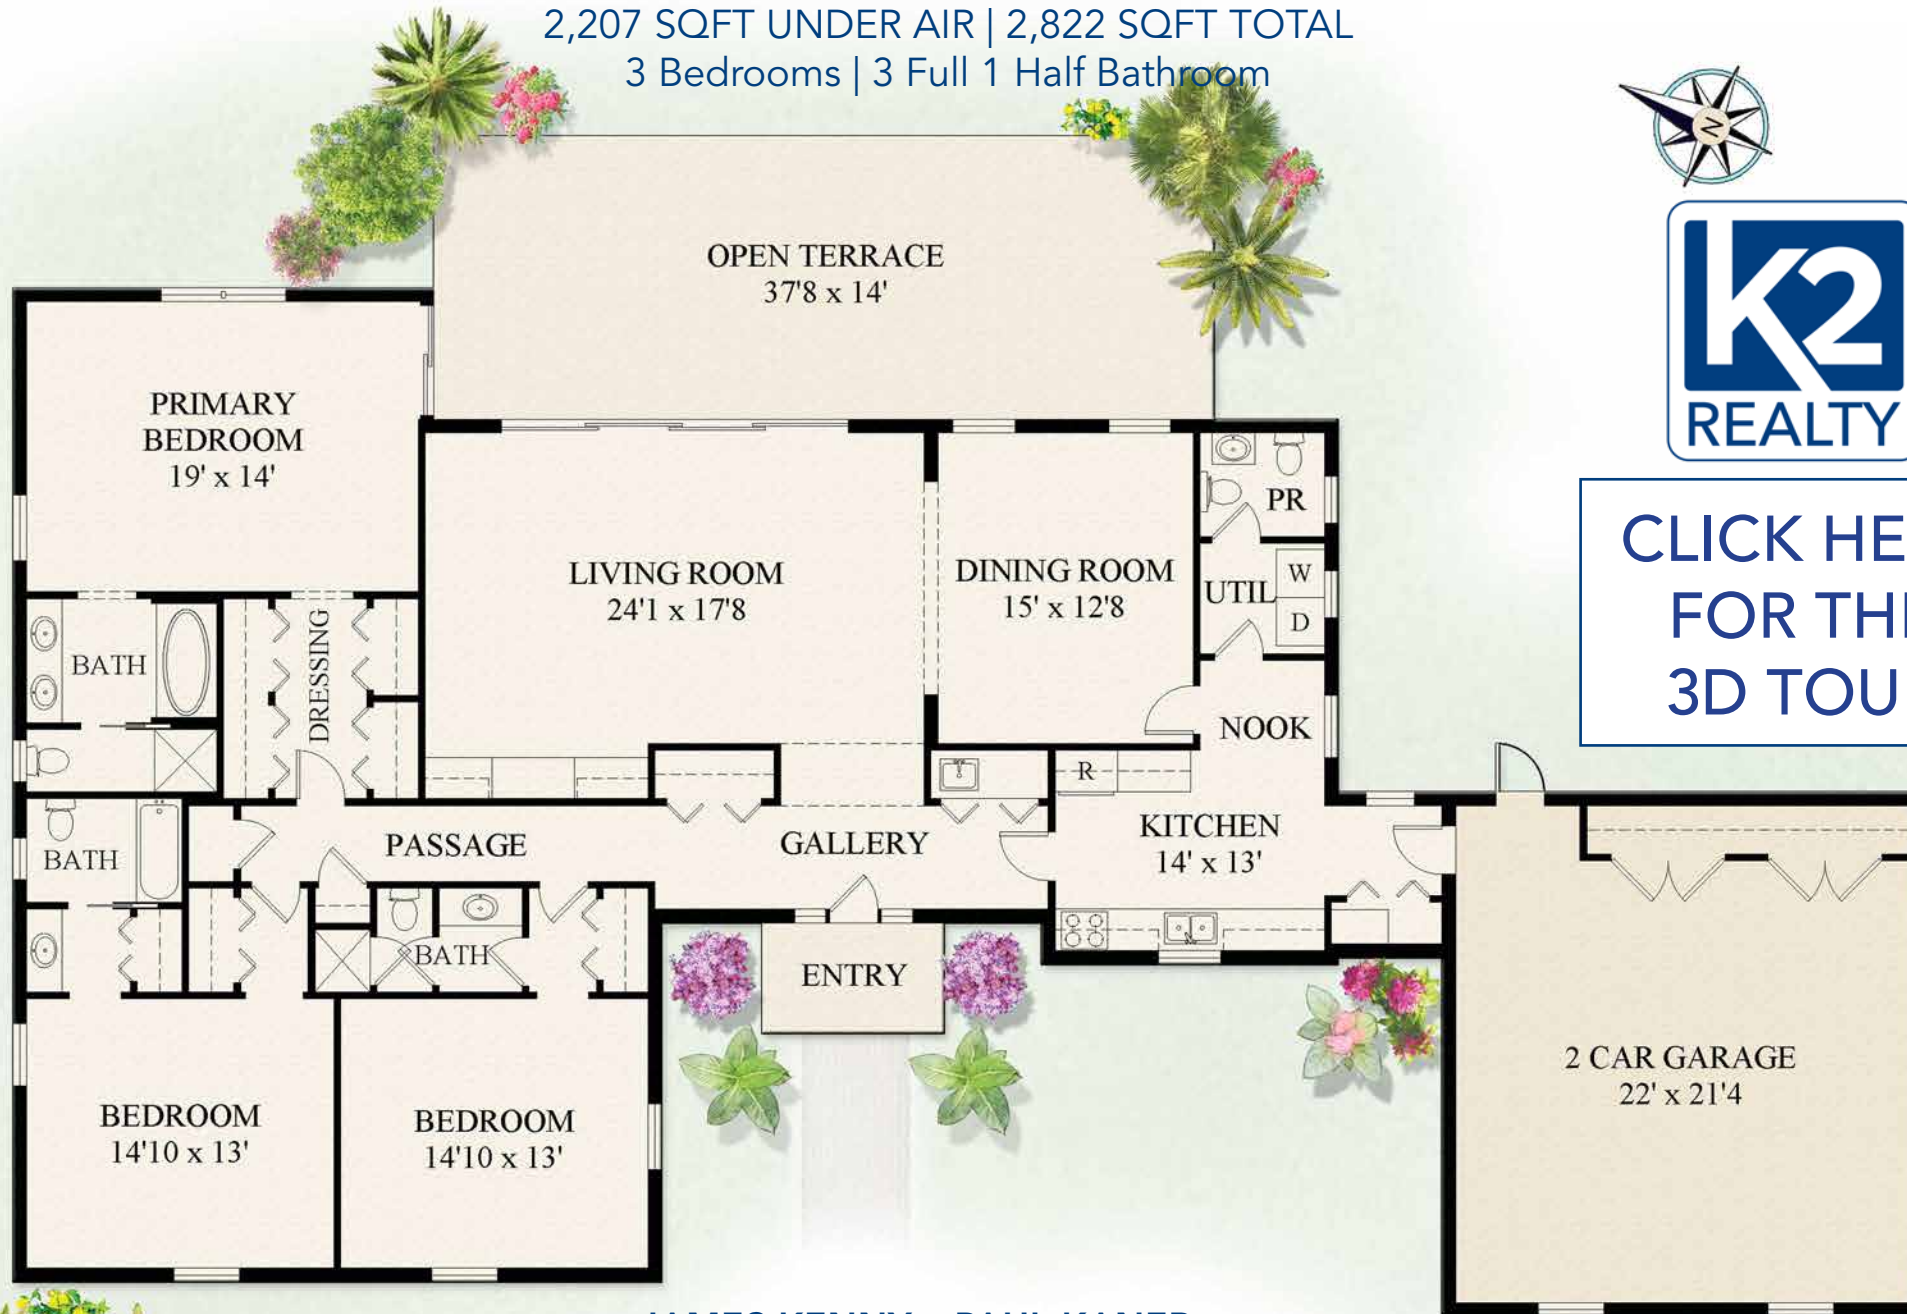

11300 LOST TREE WAY

2,207 SQFT UNDER AIR | 2,822 SQFT TOTAL

3 Bedrooms | 3 Full 1 Half Bathroom

[CLICK HERE FOR THE 3D TOUR](#)

JAMES KENNY • PAUL KANEB
OFFICE: 561-691-1223 • WWW.K2-REALTY.COM

Notice: Property outlines are approximate measurements. Renderings are for marketing purposes only. All measurements, features and specifications are approximate. The accuracy of this information is subject to errors, omissions and changes. An architect should be contacted for actual measurements, features and specifications.