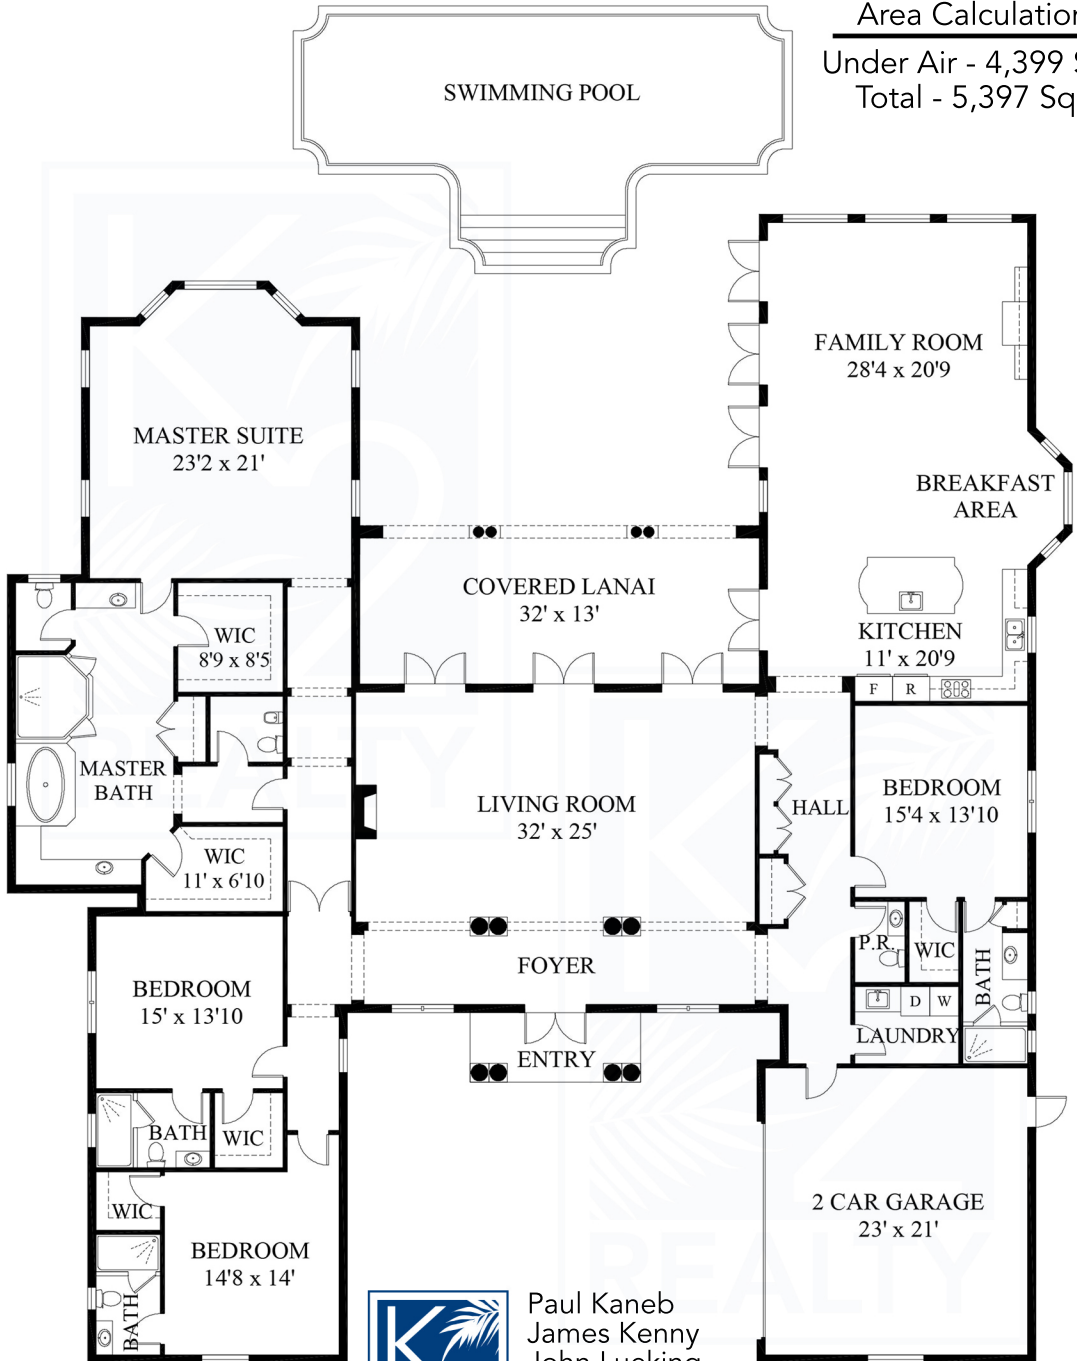

# 914 Palm Way

Area Calculations:  
Under Air - 4,399 Sq Ft  
Total - 5,397 Sq Ft

Paul Kaneb  
James Kenny  
John Lueking  
11676 US Highway 1  
North Palm Beach, FL 33408  
**Office: 561.691.1223**  
**www.K2-Realty.com**