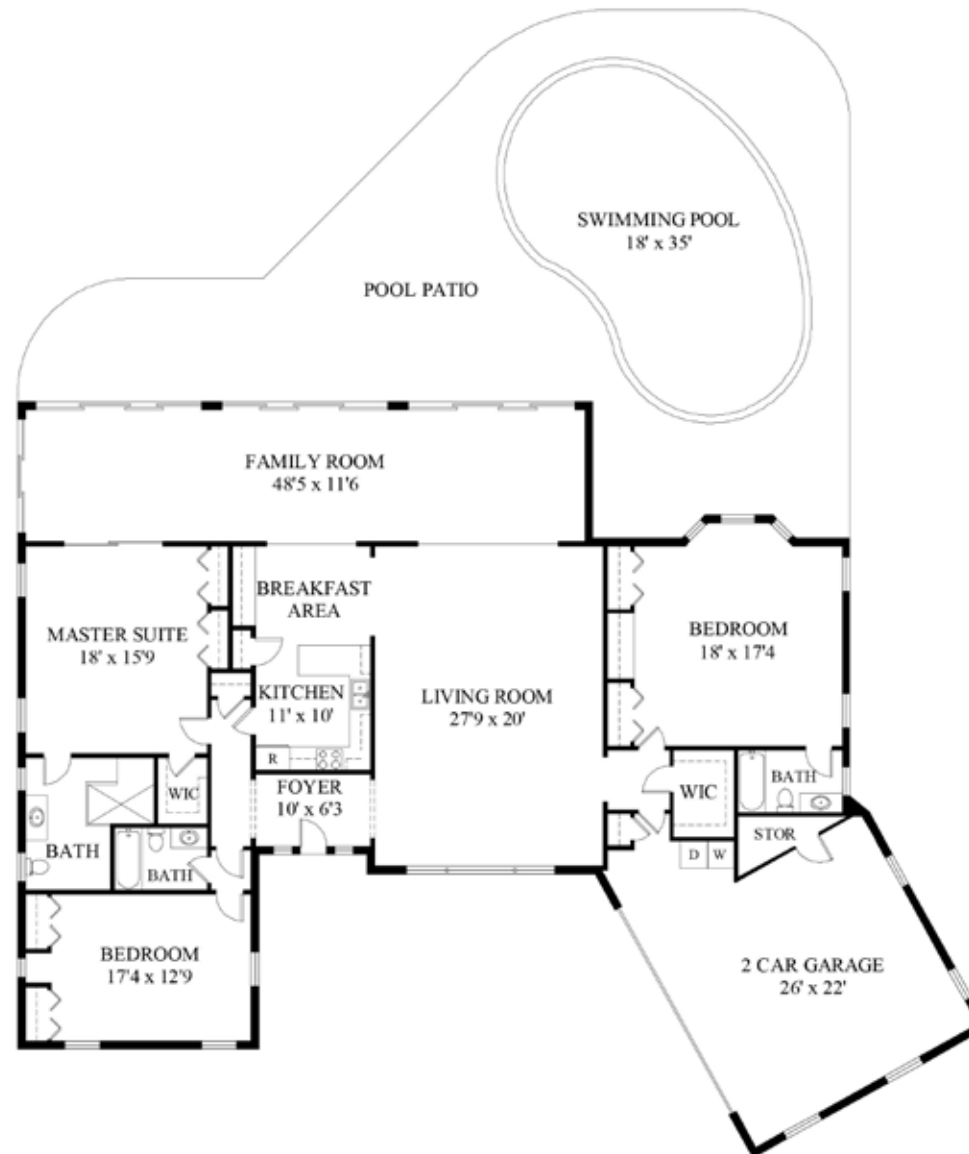

11991 LOST TREE WAY

Under Air: 2,377 Sq. Ft. | Total: 3,614 Sq. Ft.
3 Bedrooms | 3 Bath

JAMES KENNY • PAUL KANEB • JOHN LUEKING
OFFICE: 561-691-1223 • WWW.K2-REALTY.COM

Notice: Property outlines are approximate measurements. Renderings are for marketing purposes only. All measurements, features and specifications are approximate. The accuracy of this information is subject to errors, omissions and changes. An architect should be contacted for actual measurements, features and specifications.