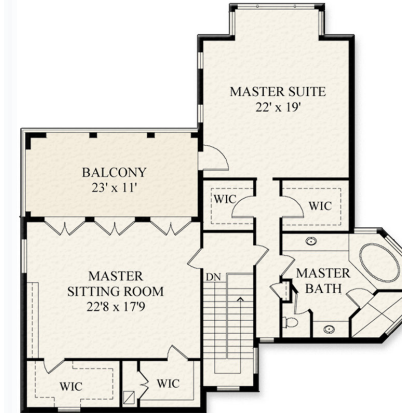

# 11725 LOST TREE WAY

Under Air: 5,303 Sq. Ft. | Total: 6,121 Sq. Ft.

SECOND FLOOR

Paul Kaneb  
James Kenny  
John Lueking  
11676 US Highway One  
North Palm Beach, Florida 33408  
561-691-1223  
www.K2-Realty.com

LIVE LOST TREE™

Notice: This rendering is for marketing purposes only. All measurements, features and specifications are approximate. The accuracy of this information is subject to errors, omissions and changes. An architect should be contacted for actual measurements, features and specifications.