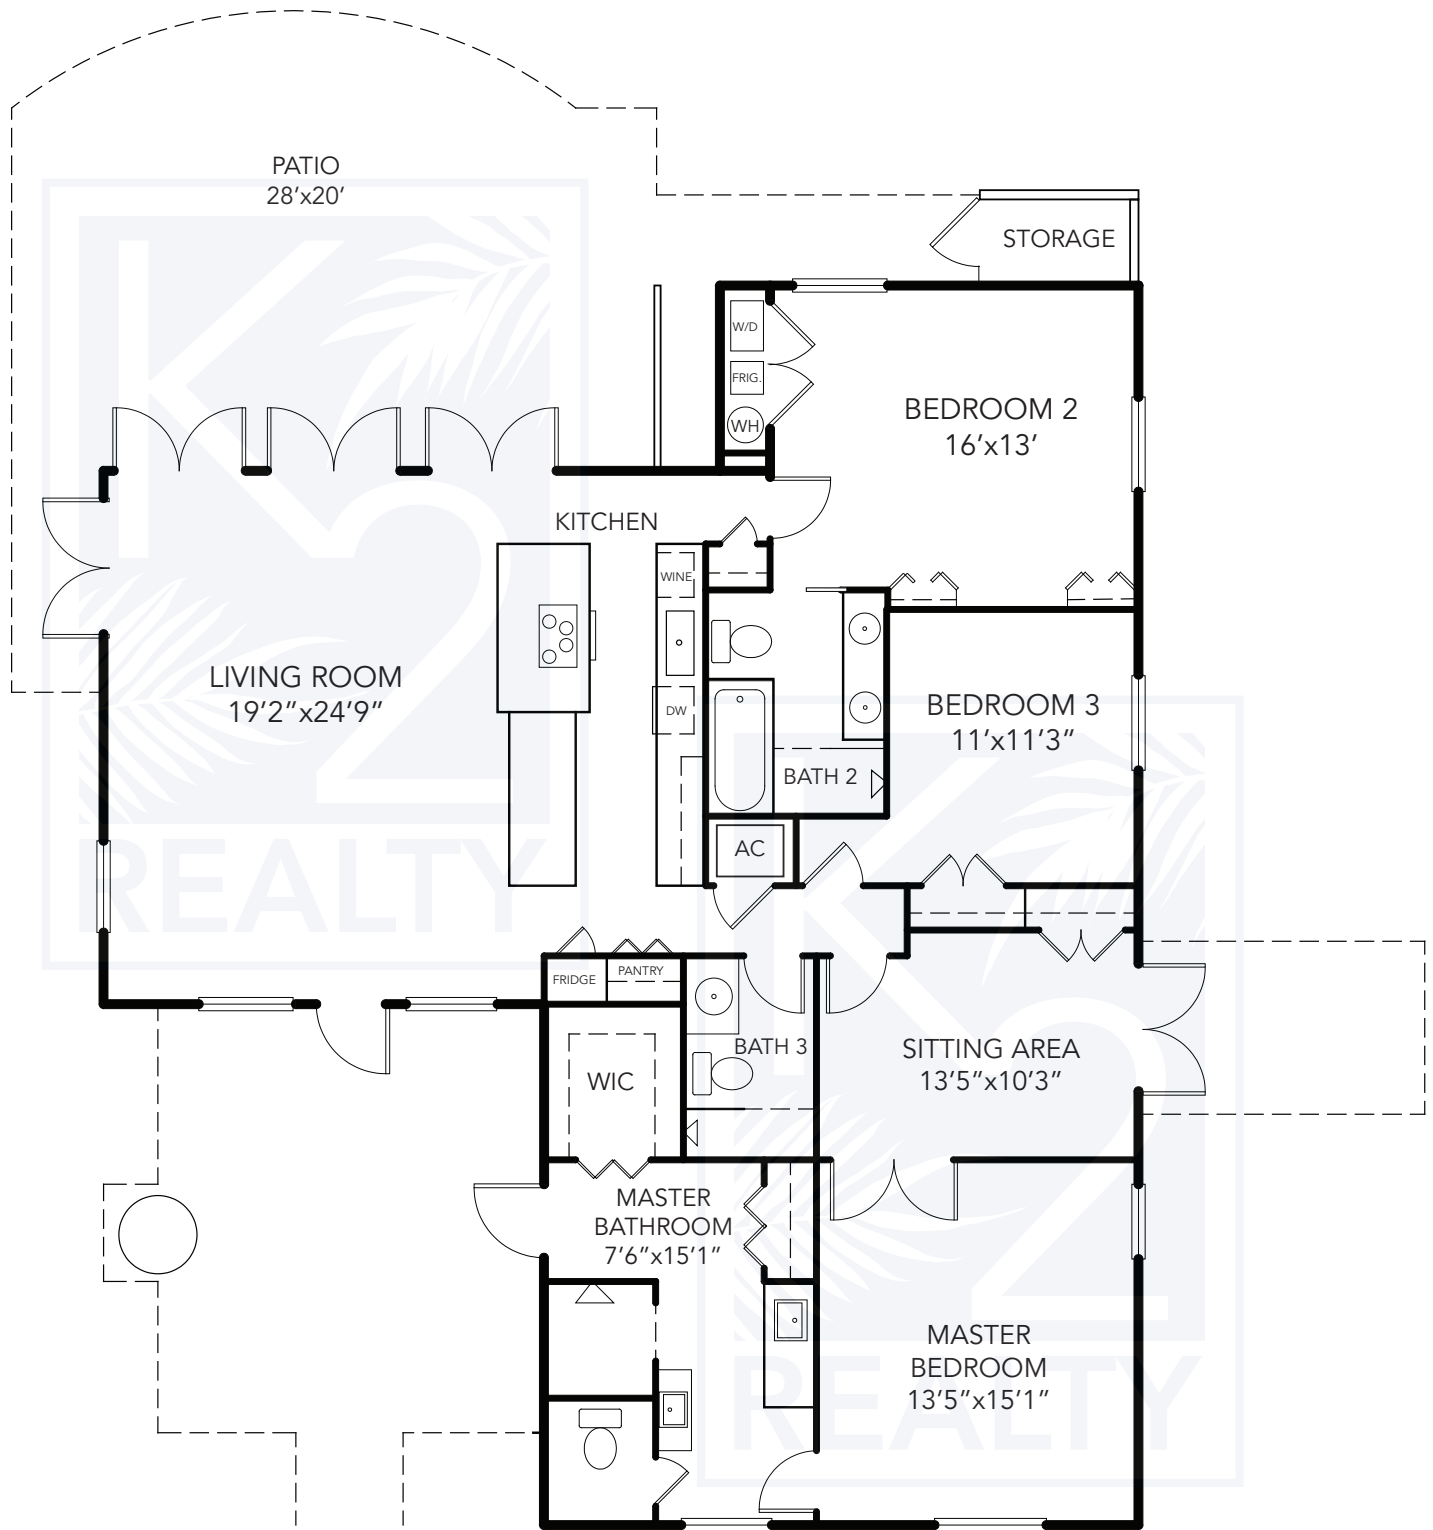

11596 LOST TREE WAY, COTTAGE 3

PAUL KANEB
JAMES KENNY
JOHN LUEKING
11676 US HIGHWAY 1
NORTH PALM BEACH, FL 33408
OFFICE: 561-691-1223
WWW.K2-REALTY.COM

Area Calculations
Total Area: 1,800 Sq. Ft.

Notice: This rendering is for marketing purposes only.
All measurements, features and specifications are approximate.
The accuracy of this information is subject to errors, omissions and changes.
An architect should be contacted for actual measurements, features and specifications.