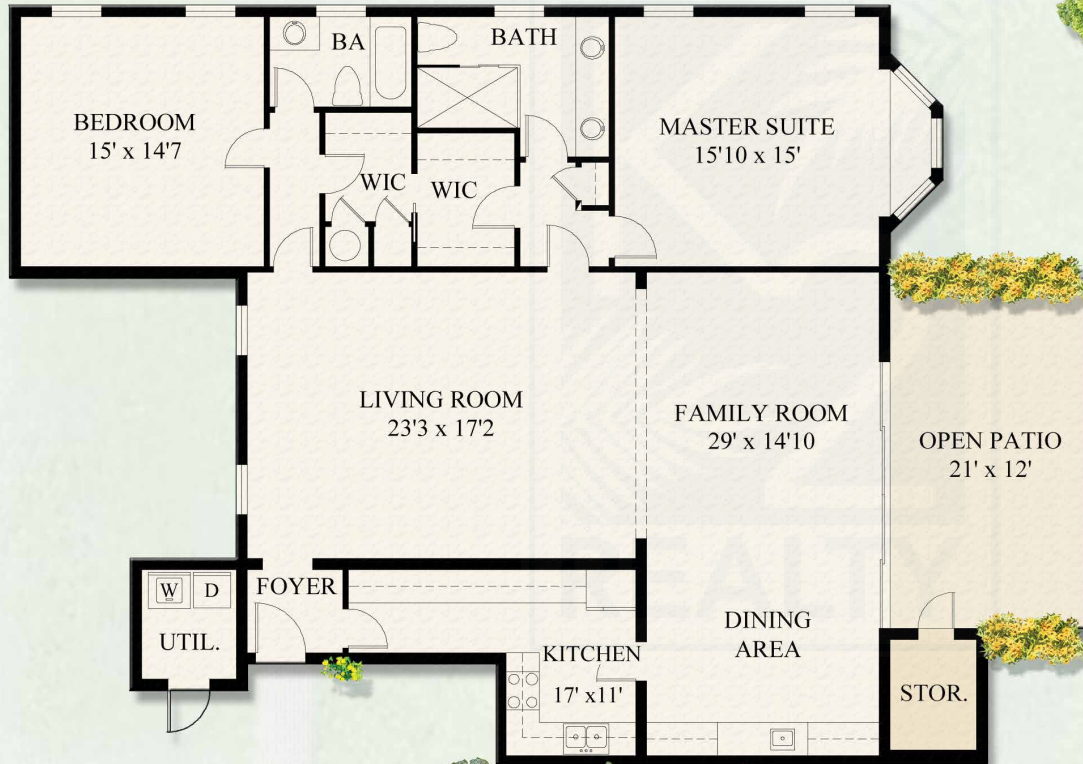

11404 TURTLE BEACH ROAD, OCEAN HOUSE IV #2

Total: 2,021 Square Feet

Paul Kaneb
James Kenny
John Lueking
11676 US Highway One
North Palm Beach, Florida 33408
561-691-1223
www.K2-Realty.com

LIVE LOST TREE™