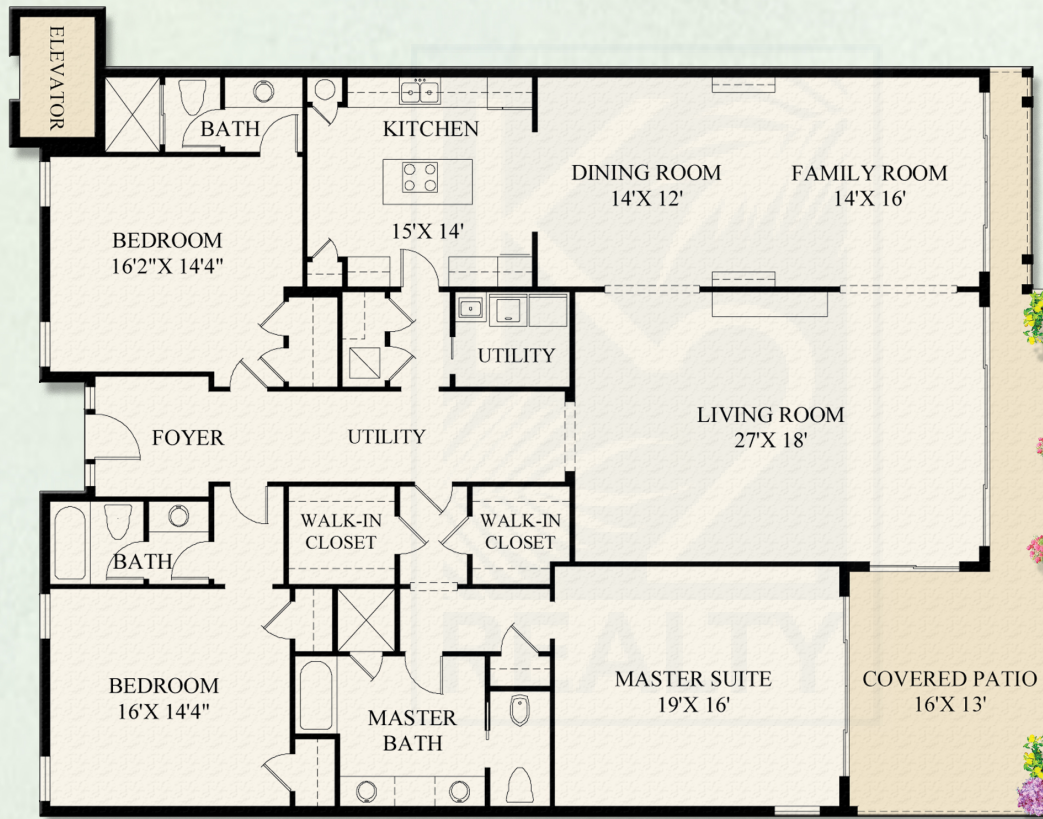

11090 TURTLE BEACH ROAD, GH A104

Under Air: 2,845 Sq. Ft. | Total: 3,165 Sq. Ft.

Paul Kaneb
James Kenny
John Lueking
11676 US Highway One
North Palm Beach, Florida 33408
561-691-1223
www.K2-Realty.com

LIVE LOST TREE™