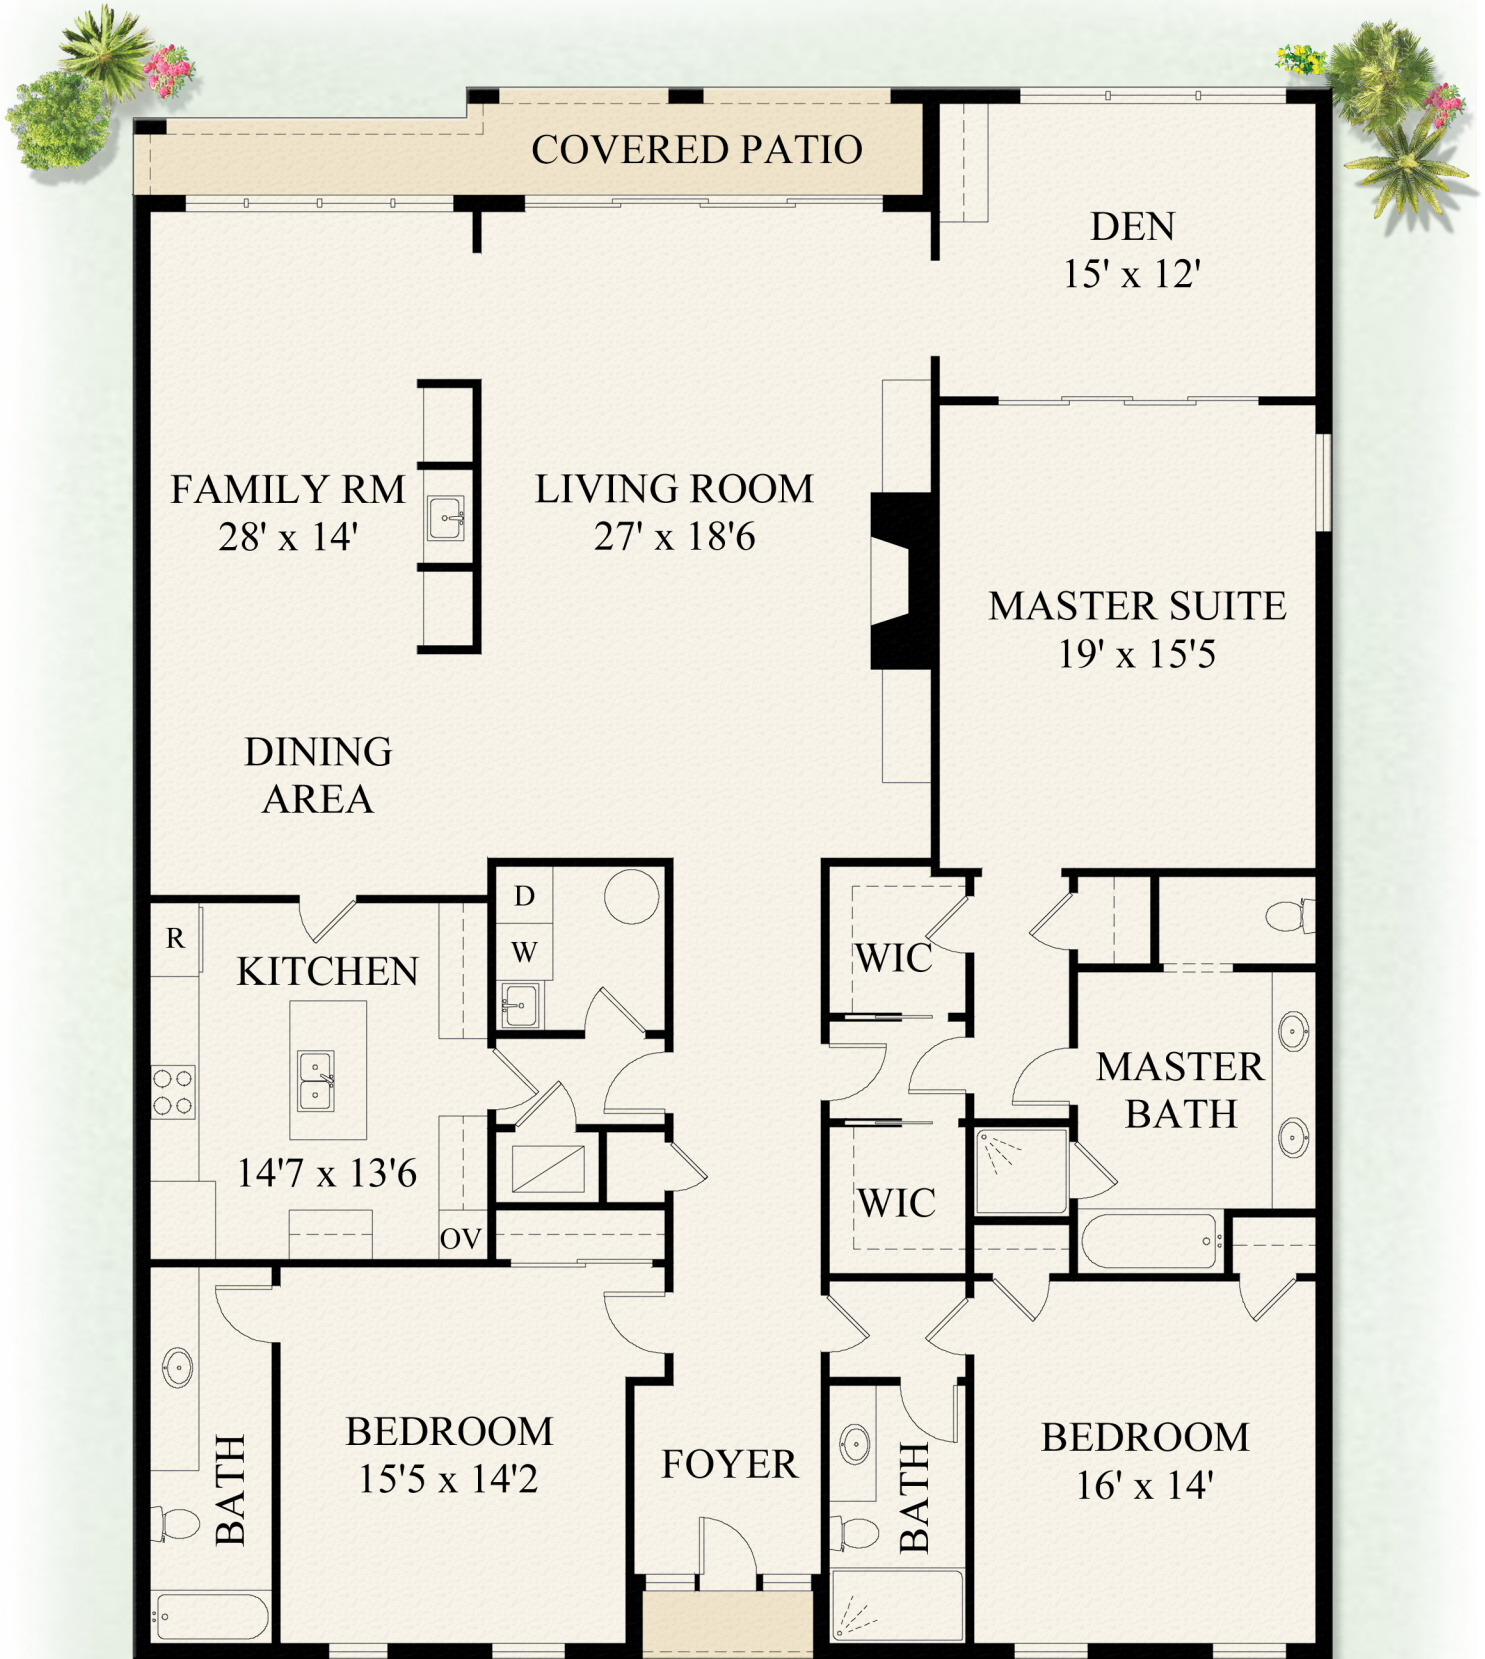

11050 TURTLE BEACH ROAD, C-102

Notice: This floor plan rendering is for marketing purposes only. All specifications, dimensions, features, and square footage are approximate and cannot be relied upon. Landscaping is in no way representative of actual landscaping and is only included on this marketing floor plan to add color, interest and dimension. The accuracy of this information is subject to errors, omissions and changes. A licensed architect should be contacted for actual measurements, features and specifications.